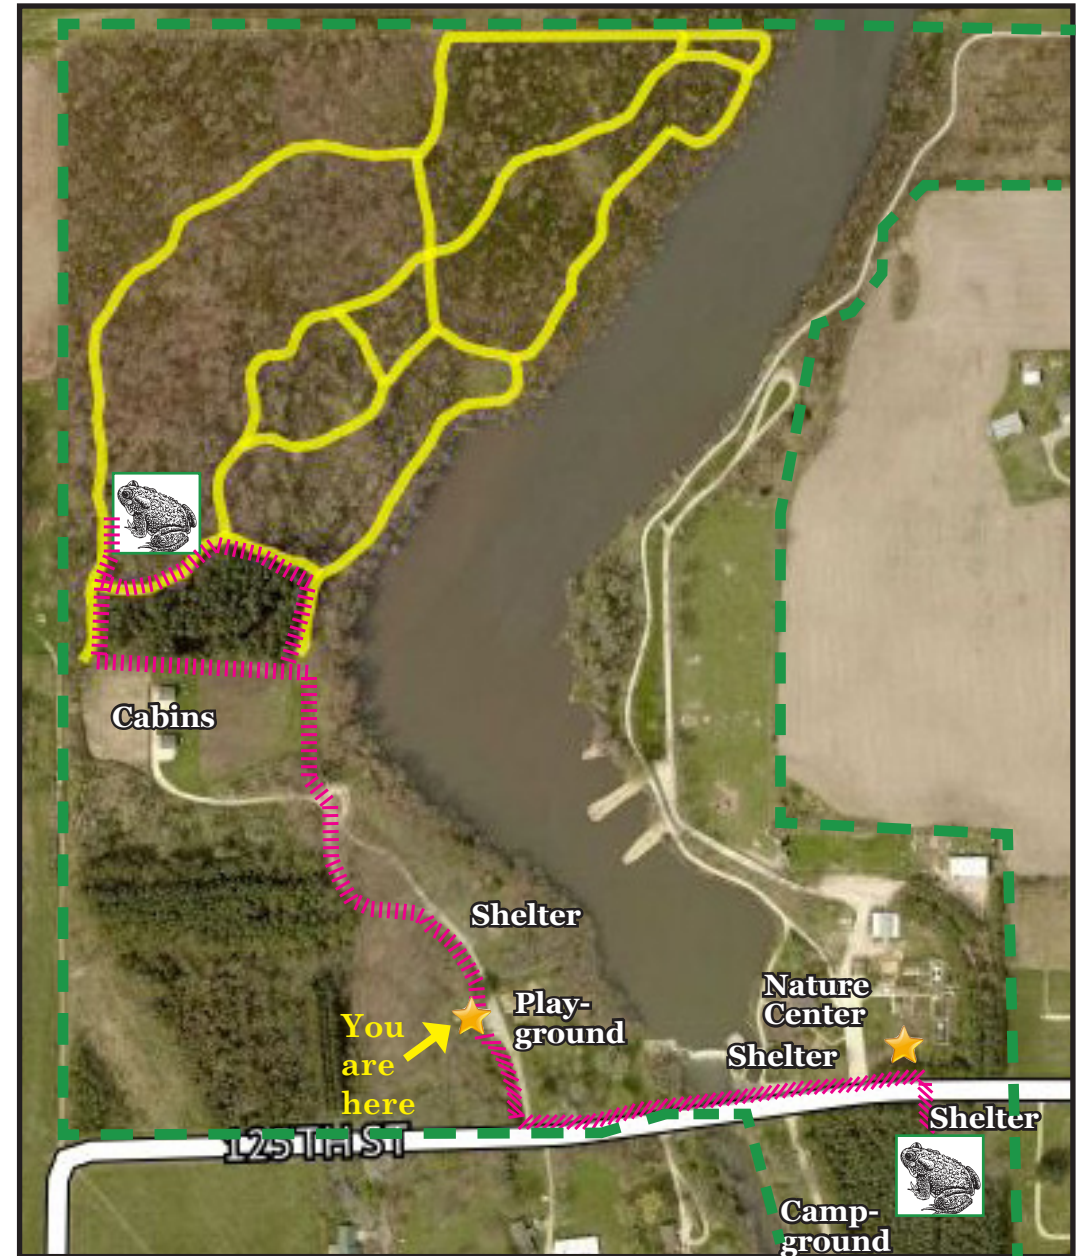

NATURE PLAY AREAS

Two Nature Play Areas have been designated as places for kids (or people of any age) to go off-trail and play in the woods. Efforts have been made to minimize poison ivy, nettles, and thorny plants in these areas. The aerial map to the right shows their locations. 

BUILD A FORT • REST • BALANCE ON A LOG • DAYDREAM • CLIMB A TREE • MAKE NATURE ART DIG IN THE DIRT • LOOK FOR BUGS • HOP AROUND INVENT A NATURE GAME • ENJOY!

	= NATURE PLAY AREA		= Access path to Nature Play Area
	= Woodland trails		= Park boundary