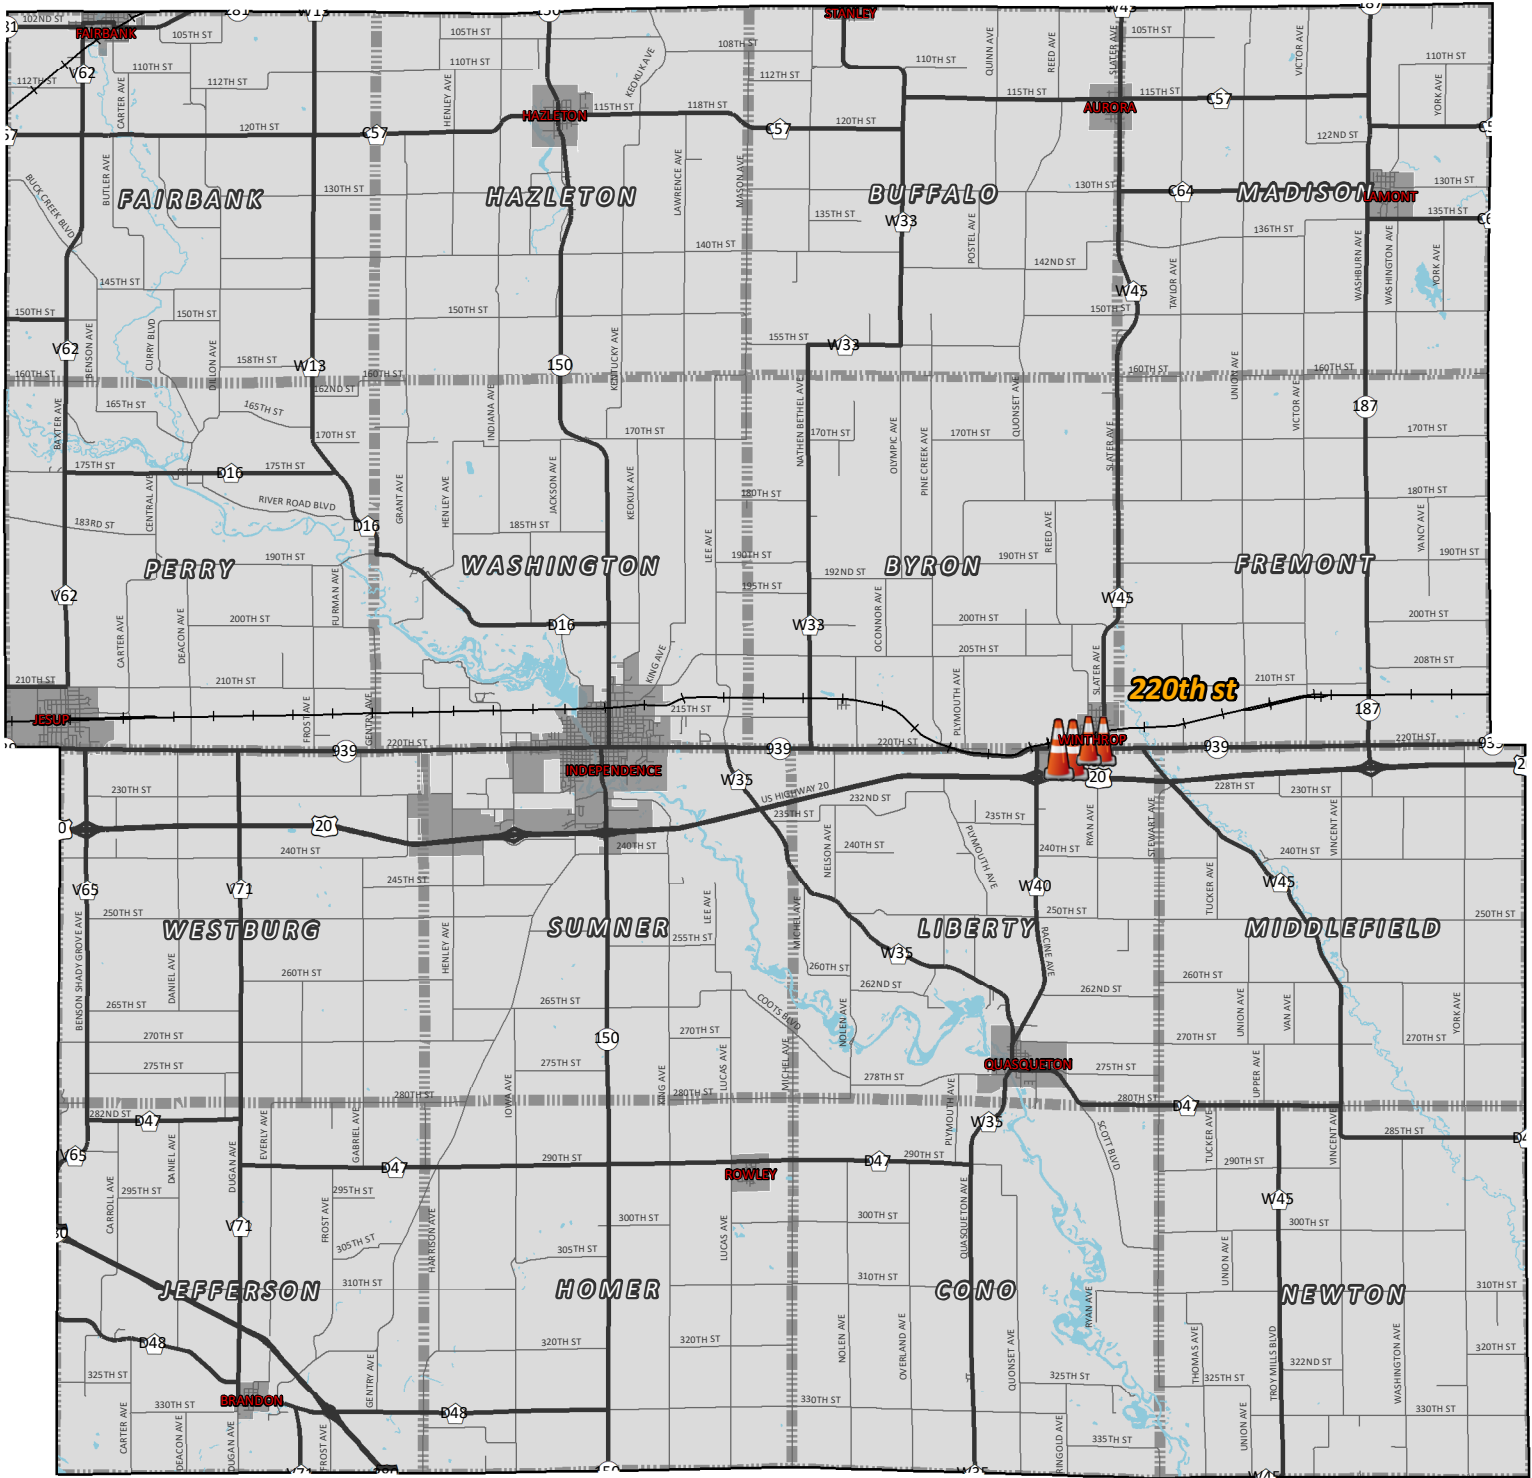

Buchanan County Road Closures

Updated: 4/19/2021

- 1) **220th St:**
Location: Next to 644 220th st w (Wieland Lumber) in Winthrop
Twnshp: Byron **Section:** 36
Notes:
Law: Sheriff
Fire: Winthrop
EMS: Independence
School: East Buchanan